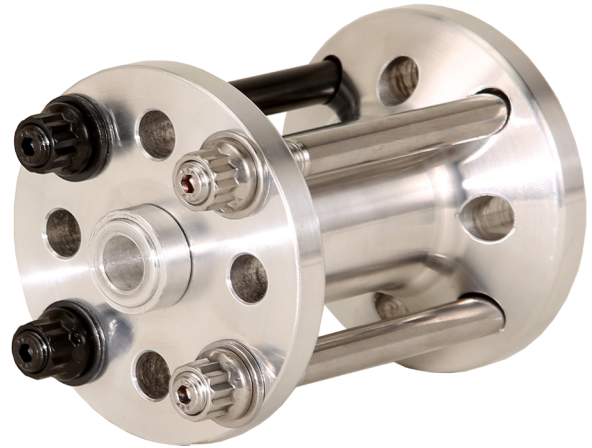

### Black Oxide & Stainless 12-Point Fan Spacer Stud Kits available for immediate delivery

ARP's Performance R&D Division has just released thirty new 5/16-24 12-Point Nut Fan Spacer Stud Kits ranging from 1.250" - 4.500" overall length. Available in both Chrome Moly Steel with Black Oxide finish and high strength polished Stainless Steel. Washers are included.

Part No.	Application	Part No.	Application
100-3216	5/16-24 x 1.250 Black Oxide 12-Point	400-3216	5/16-24 x 1.250 Stainless Steel 12-Point
100-3217	5/16-24 x 1.450 Black Oxide 12-Point	400-3217	5/16-24 x 1.450 Stainless Steel 12-Point
100-3218	5/16-24 x 1.500 Black Oxide 12-Point	400-3218	5/16-24 x 1.500 Stainless Steel 12-Point
100-3219	5/16-24 x 1.750 Black Oxide 12-Point	400-3219	5/16-24 x 1.750 Stainless Steel 12-Point
100-3220	5/16-24 x 2.000 Black Oxide 12-Point	400-3220	5/16-24 x 2.000 Stainless Steel 12-Point
100-3221	5/16-24 x 2.250 Black Oxide 12-Point	400-3221	5/16-24 x 2.250 Stainless Steel 12-Point
100-3222	5/16-24 x 2.500 Black Oxide 12-Point	400-3222	5/16-24 x 2.500 Stainless Steel 12-Point
100-3223	5/16-24 x 2.750 Black Oxide 12-Point	400-3223	5/16-24 x 2.750 Stainless Steel 12-Point
100-3224	5/16-24 x 3.000 Black Oxide 12-Point	400-3224	5/16-24 x 3.000 Stainless Steel 12-Point
100-3225	5/16-24 x 3.250 Black Oxide 12-Point	400-3225	5/16-24 x 3.250 Stainless Steel 12-Point
100-3226	5/16-24 x 3.500 Black Oxide 12-Point	400-3226	5/16-24 x 3.500 Stainless Steel 12-Point
100-3227	5/16-24 x 3.750 Black Oxide 12-Point	400-3227	5/16-24 x 3.750 Stainless Steel 12-Point
100-3228	5/16-24 x 4.000 Black Oxide 12-Point	400-3228	5/16-24 x 4.000 Stainless Steel 12-Point
100-3229	5/16-24 x 4.250 Black Oxide 12-Point	400-3229	5/16-24 x 4.250 Stainless Steel 12-Point
100-3230	5/16-24 x 4.500 Black Oxide 12-Point	400-3230	5/16-24 x 4.500 Stainless Steel 12-Point